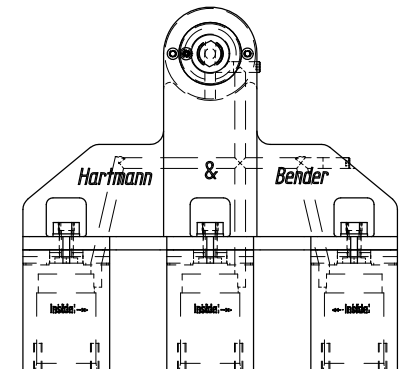

Equipped with 86400743-00  
Special Take Out Units

0 ± 0,05

	NAME	DATE		
DRAWN	A.Ruschmann	28.04.2019		Overview
CHECKED			TITLE	Take Out Tong Head 4 1/4" TG
ENG APPR				Adjustable x - y
MER APPR				
Hartmann & Bender GmbH Hauptstraße 70 65396 Walluf			SIZE DWG NO A1 86400813-00	REV
			SCALE 1:1	WEIGHT